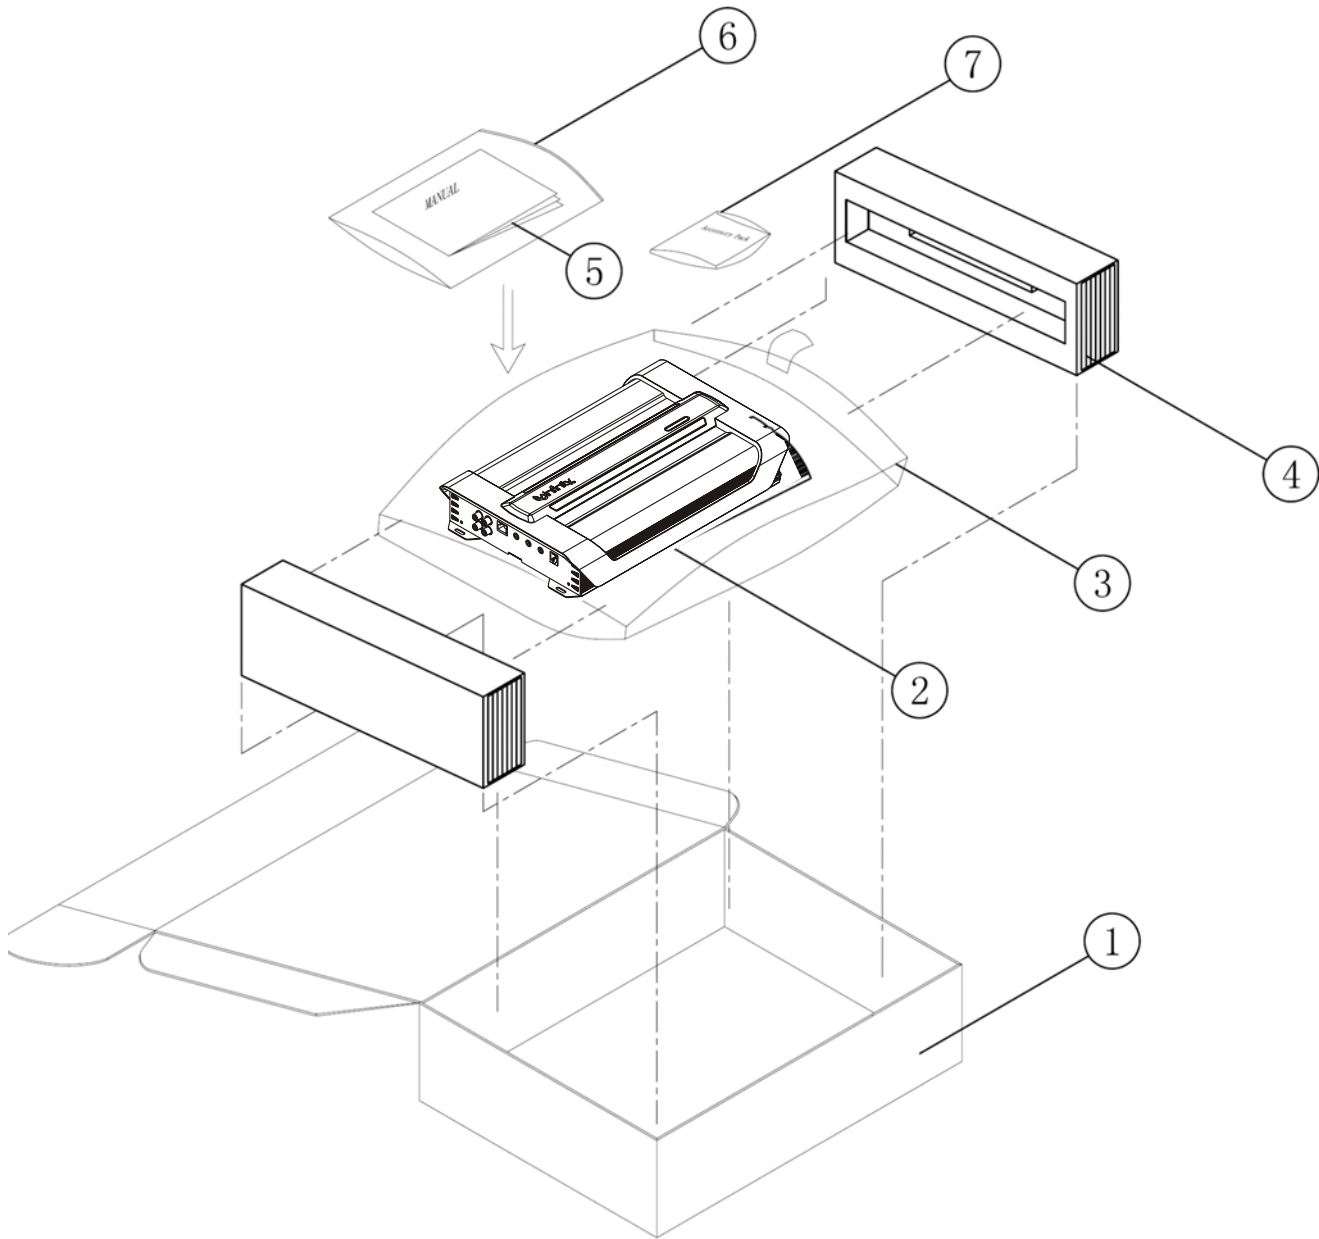

# PACKAGING

Item	Part Number	Description	Qty
1	CH4482901201	Outer Carton	1
2	REF1300a	REF1300a Amplifier	1
3		Plastic Bag	1
4	BZL279112001	Packing Foam	1
5	Visit <a href="http://Infinitysystems.com">Infinitysystems.com</a>	Owner's manual	1
6		Plastic Bag	1
7		Accessory kit consisting of:	1
	LS1CJ0402507	Mounting Screws	4
	1601-203G-00	SPARE 20A FUSES	3
	REMOTE REF AMP	Remote Level Control	1
	2100-0009-04	(RJ11) control cable	1